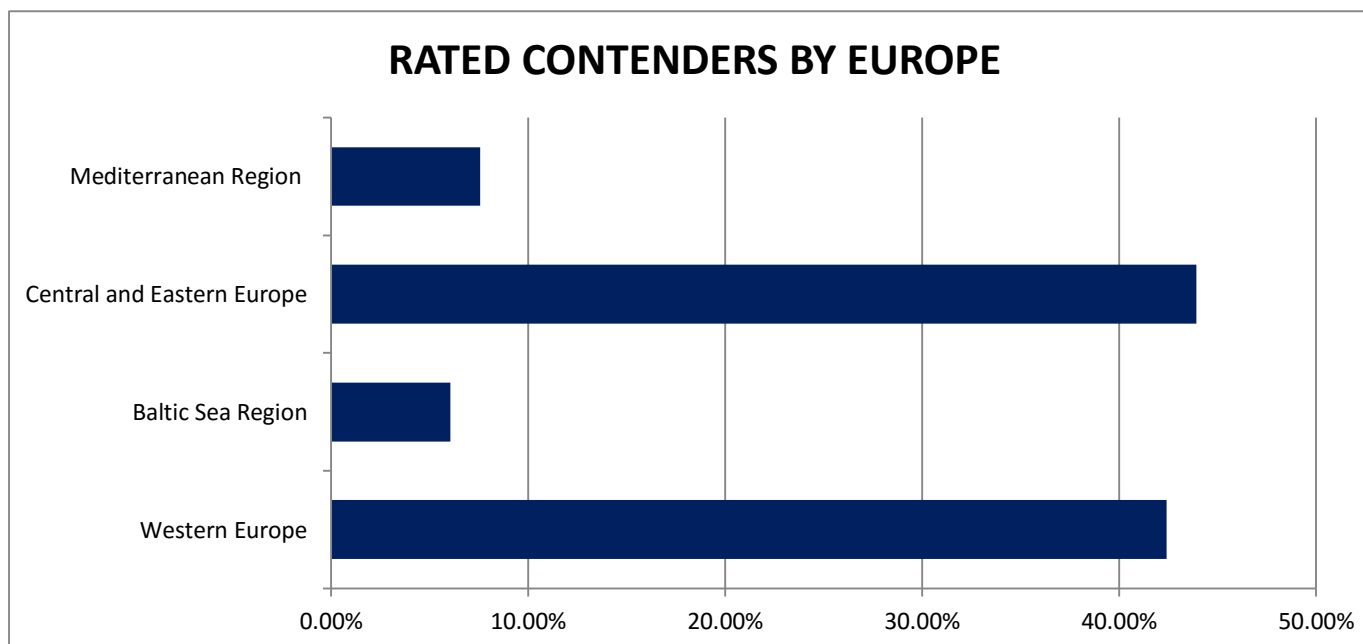

WORLD BOXING ASSOCIATION
GILBERTO JESUS MENDOZA
PRESIDENT
OFFICIAL RATINGS AS OF JULY 2016
Based on results held from 12th July to August 09th, 2016

Western Europe	Baltic Sea Region	Central and Eastern Europe	Mediterranean Region
42.42%	6.06%	43.94%	7.58%